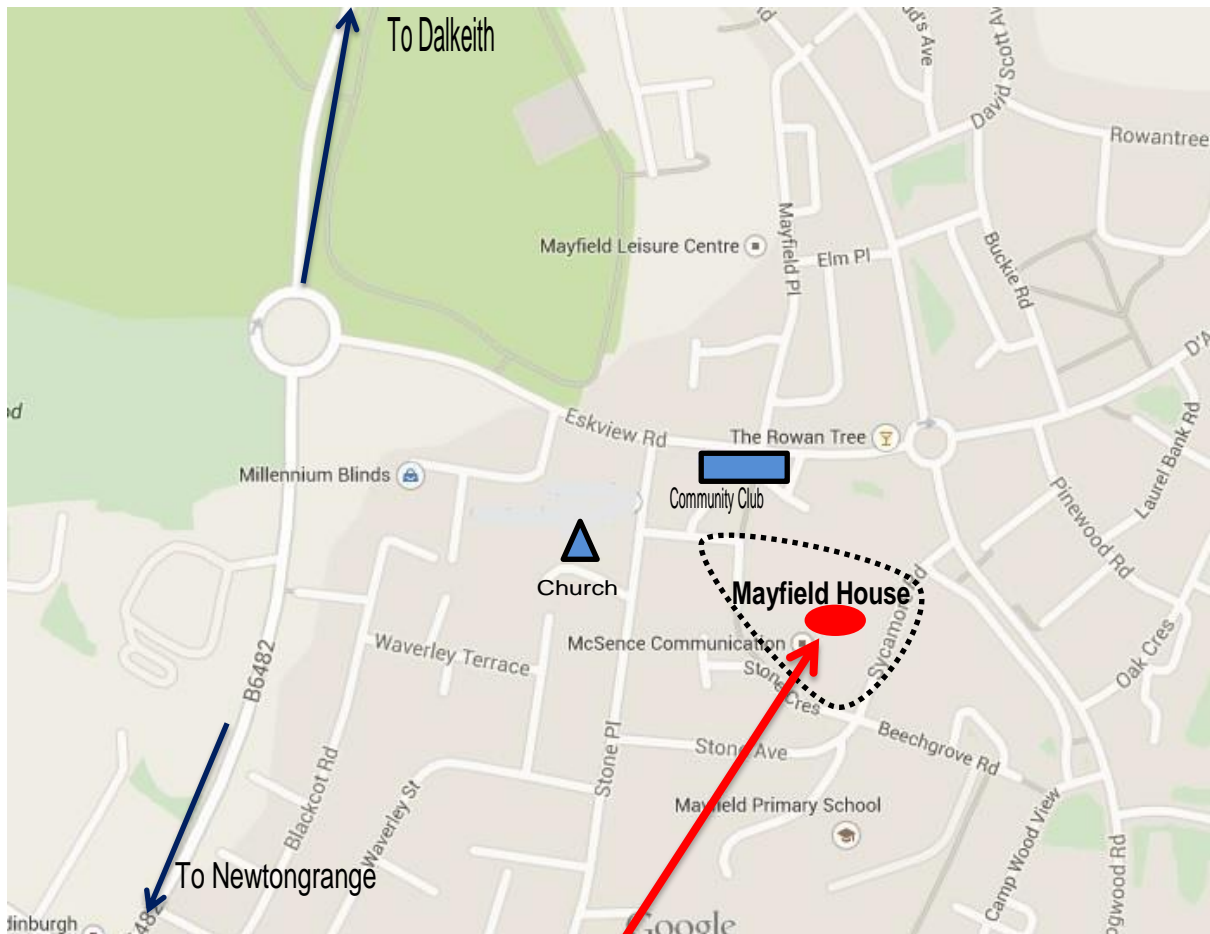

Directions to Garvald Edinburgh at Mayfield House

McSence Business Park, Mayfield, EH22 5TA

Mayfield House

By Car

From Edinburgh City By-pass (A720):

- Leave at Sherriffhall roundabout onto A6106 (signposted Dalkeith).
- Follow A6106 through Dalkeith town centre towards Pathhead to traffic lights at the junction with B6482.
- Turn right onto B6482, Easthouses Road (signposted Mayfield, Easthouses, and Newtongrange).
- Take first exit on roundabout to Eskview Road, then take second turning on the right (signposted McSence Business Park) and then first left. Mayfield House is in front of you. Park in any free spaces.

By Bus

- Lothian Bus **3** to Mayfield
- Lothian Bus **33** to Gorebridge

All buses stop at Mayfield Roundabout. Number 33 also stops on Eskview Road next to the Community Club. From this stop, a few metres up Eskview Road there is a footpath through the bushes to the right. At the end of the footpath there is an entrance to McSence Business Park on your left, and as you go in, Mayfield House is directly in front of you.